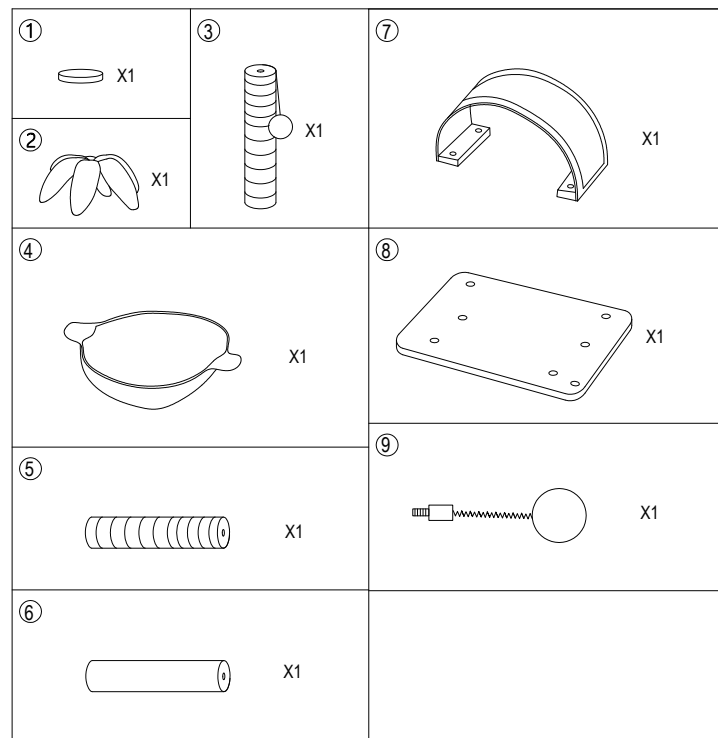

TIAKI Palm Cat Tree with Hammock

531197

| | | | |
|---|---|--------|---|
|  | A | 1 | 1 |
|  | B | 8x35mm | 3 |
|  | C | 8x55mm | 2 |
|  | D | 8x27mm | 4 |
|  | | | 8 |
|  | | | 2 |

zooplus SE | Sonnenstraße 15 | 80331 München | Germany |
www.zooplus.com | service@zooplus.com
 For GB market: zooplus Services Ltd. | 30 St. Giles | Oxford | OX1 3LE | England
 Made in China