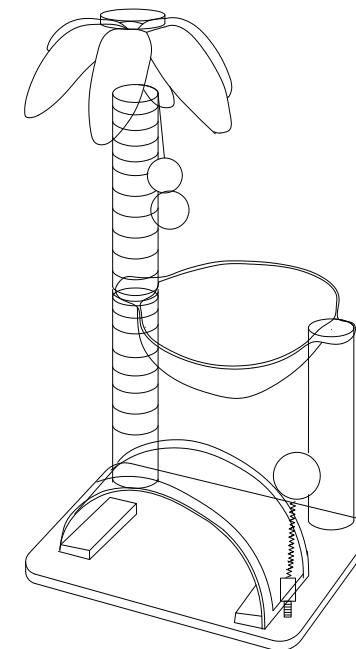

TIAKI Palm Cat Tree with Hammock

531197

| | | | |
|---|---|--------|---|
|  | A | 1 | 1 |
|  | B | 8x35mm | 3 |
|  | C | 8x55mm | 2 |
|  | D | 8x27mm | 4 |
|  | | | 8 |
|  | | | 2 |

zooplus SE | Sonnenstraße 15 | 80331 München | Germany |
www.zooplus.com | service@zooplus.com
 For GB market: zooplus Services Ltd. | 30 St. Giles | Oxford | OX1 3LE | England
 Made in China

TIAKI Palm Cat Tree with Hammock
 LA 531197 PO 1311496

4 054651 030301