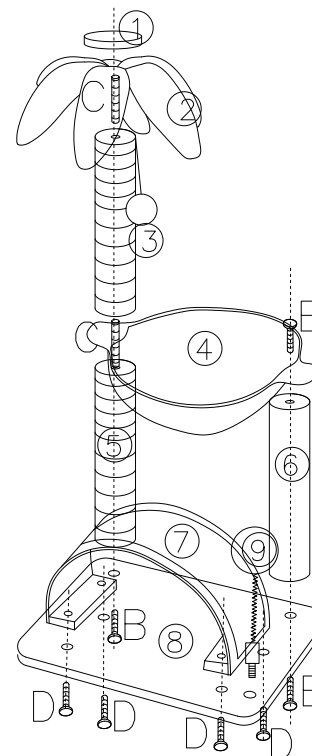

TIAKI Palm Cat Tree with Hammock

531197

| | | | |
|---|---|--------|---|
|  | A | 1 | 1 |
|  | B | 8x35mm | 3 |
|  | C | 8x55mm | 2 |
|  | D | 8x27mm | 4 |
|  | | | 8 |
|  | | | 2 |

zooplus SE | Sonnenstraße 15 | 80331 München | Germany |
www.zooplus.com | service@zooplus.com
 For GB market: zooplus Services Ltd. | 30 St. Giles | Oxford | OX1 3LE | England
 Made in China

TIAKI Palm Cat Tree with Hammock
 LA 531197 PO 1311496

4 054651 030301